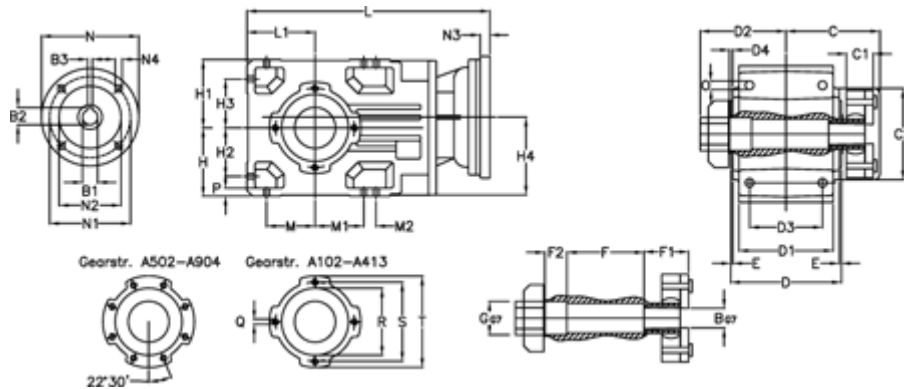

Article number: 296003527076220

Description: Bevel helical gearbox
A353QF30-270,7-P63B5

Measures

B = 30	D1 = 166	F2 = 53	L = 417.0	N3 = 4
B1 = 11	D2 = 80	G = 42	L1 = 100	N4 = M8x19
B2 = 12.8	D3 = 135	GA = 43	M = 73.0	O = 12.0
B3 = 4	d4 = 5.0	H = 100	M1 = 73.0	P = 11
C = 70.0	Description = A353 QF-xx P63 B5	H1 = 100	M2 = 11	Q = M10x17
C1 = 24	E = 3.5	H2 = 73.0	N = 140	R = 110
C2 = 90.0	F = 12.0	H3 = 73.0	N1 = 115	S = 130
D = 173	F1 = 48.0	H4 = 114.0	N2 = 95	T = 150